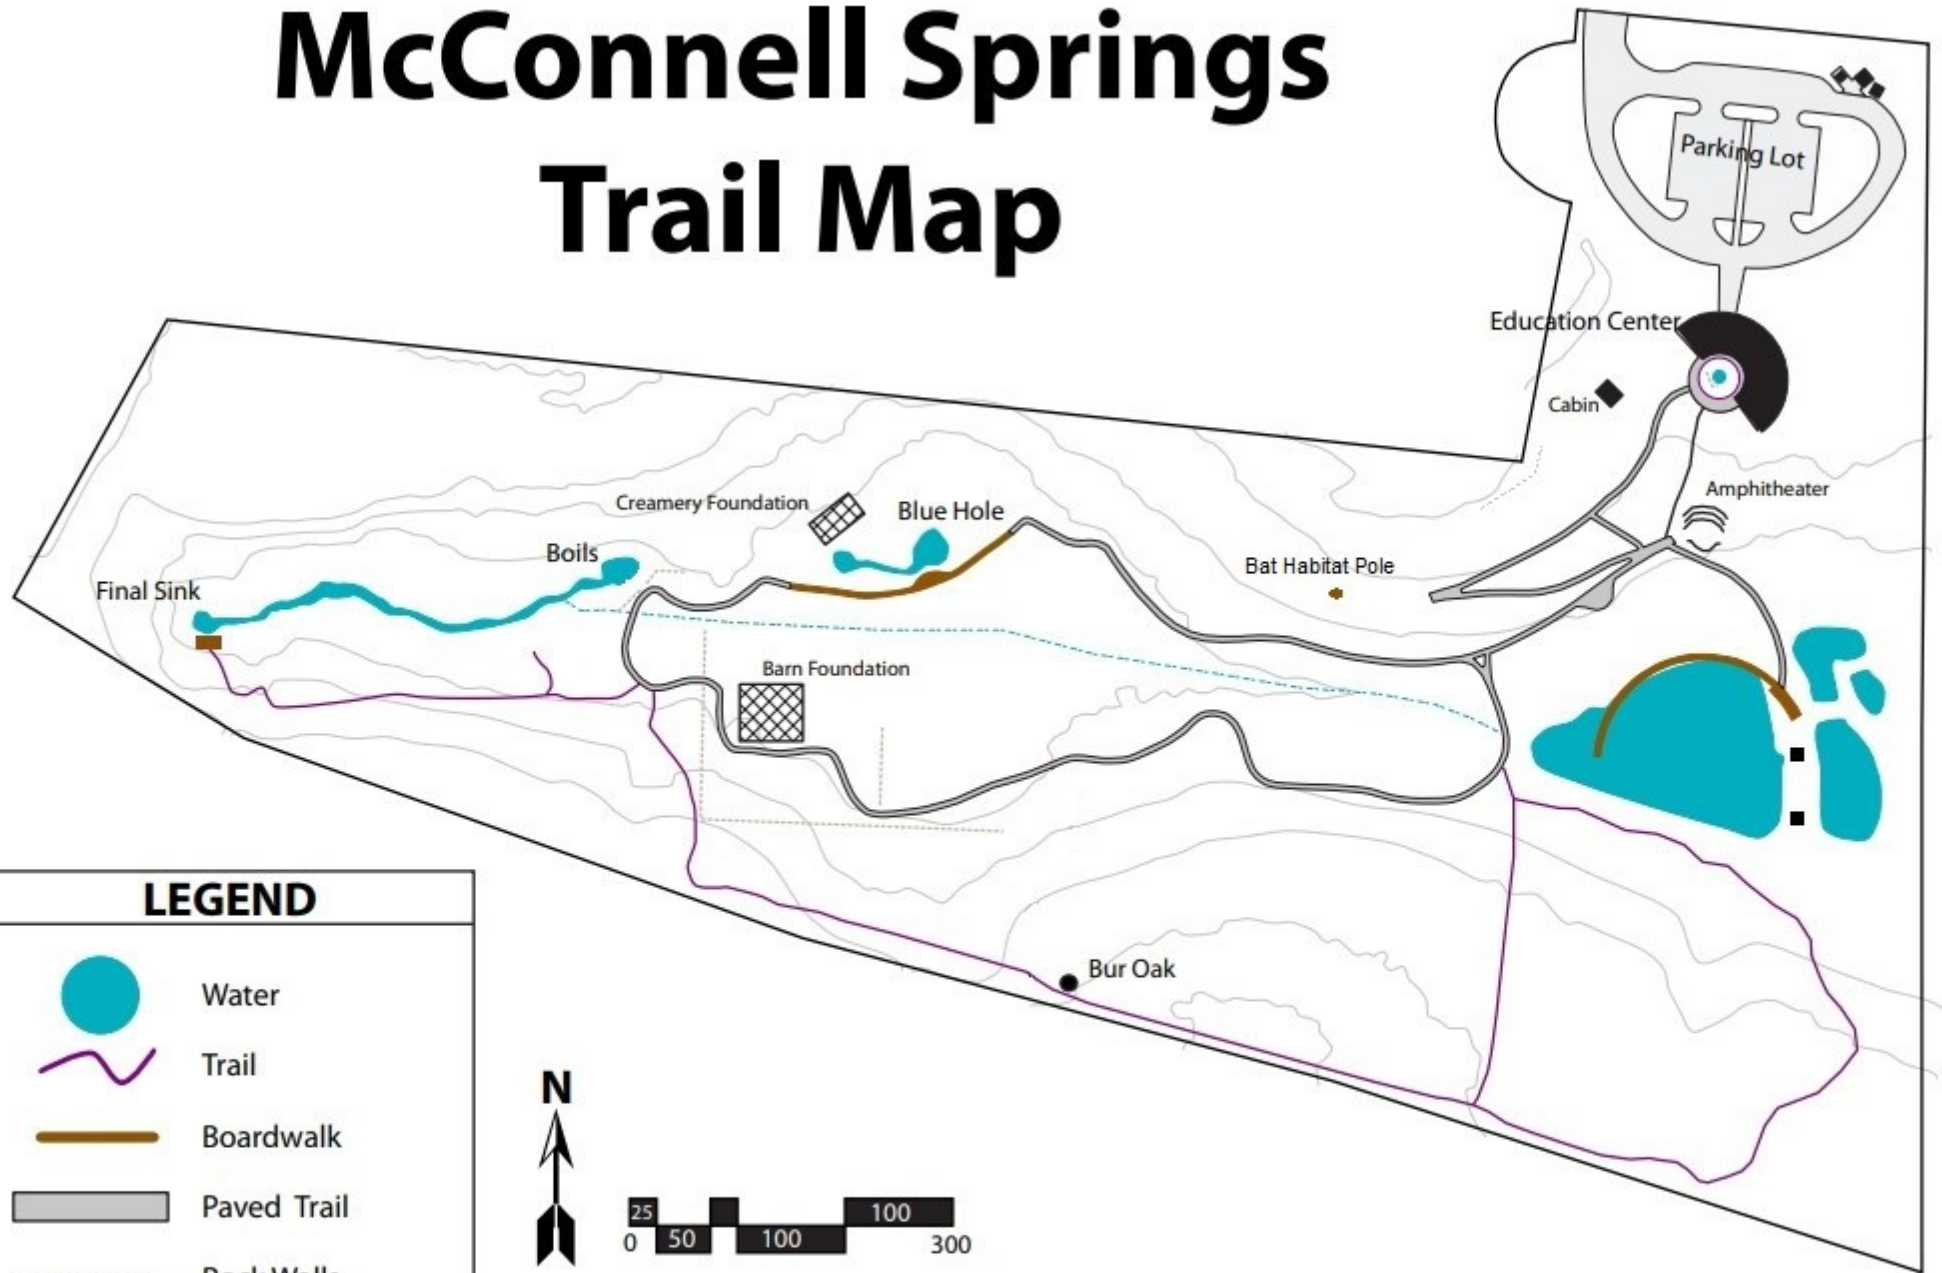

# McConnell Springs Trail Map

## LEGEND

	Water
	Trail
	Boardwalk
	Paved Trail
	Rock Walls
	Ephemeral Stream
	Contour Lines