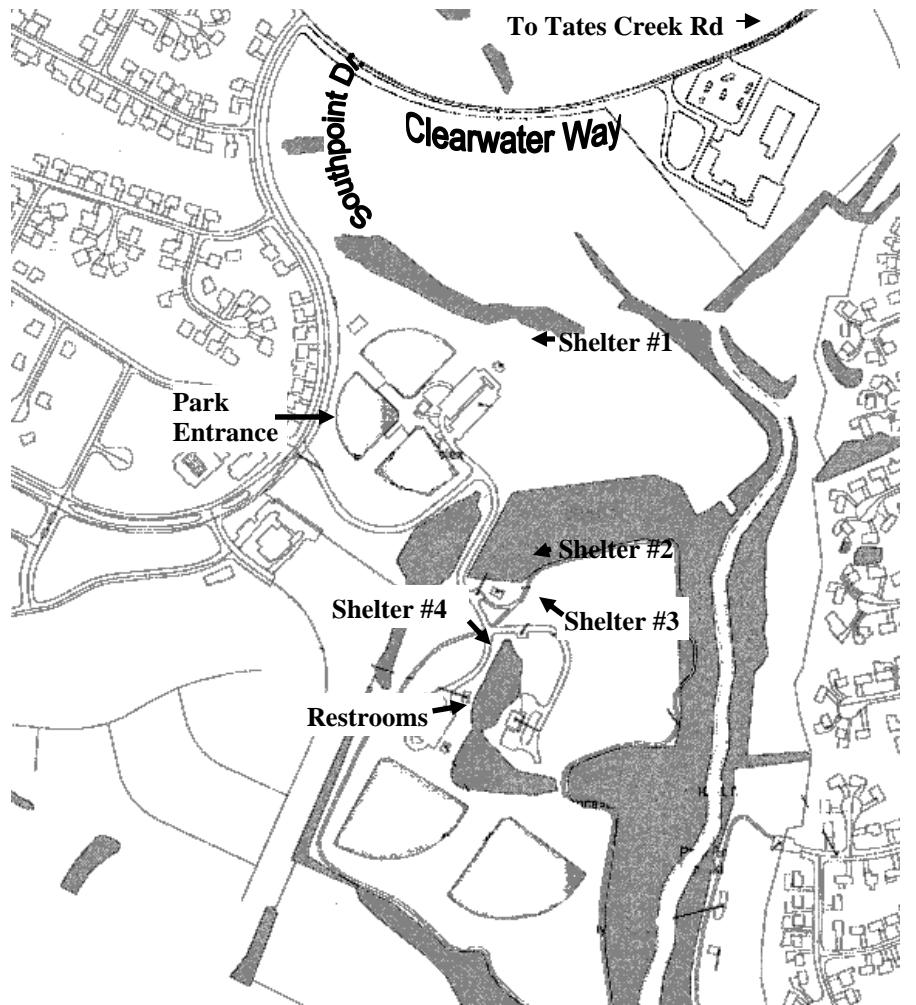

**Note: All rentals require a written permit.**

Rental Rate: \$50 per day

Additional picnic tables and grills are located throughout the park in the summer months.

Shelter #1

Shelter #2

Shelter #3

Shelter #4